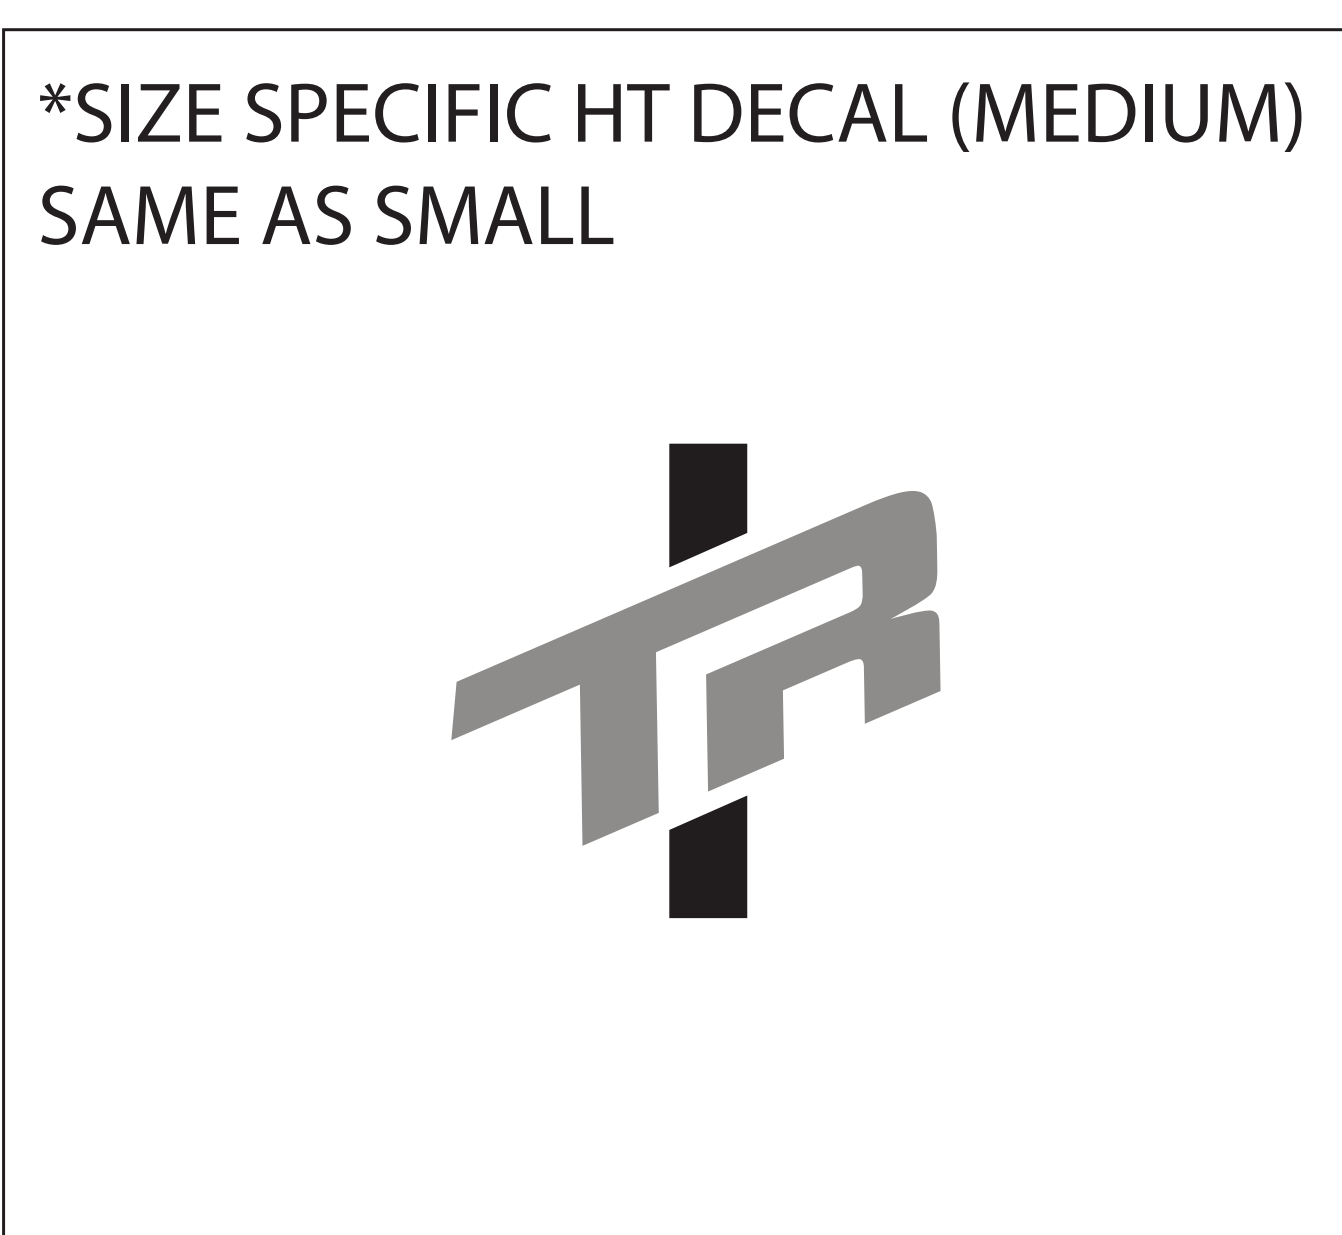

MODEL YEAR 2022

BIKE: PATROL ALLOY

COLORS: BLUEBERRY / RAW

TRANSITION TRANSITION

DOWN TUBE DECAL

USAGE DISCLAIMER!!!!!!

SCALE 1:1 (100%)

DRIVE SIDE

NON-DRIVE SIDE