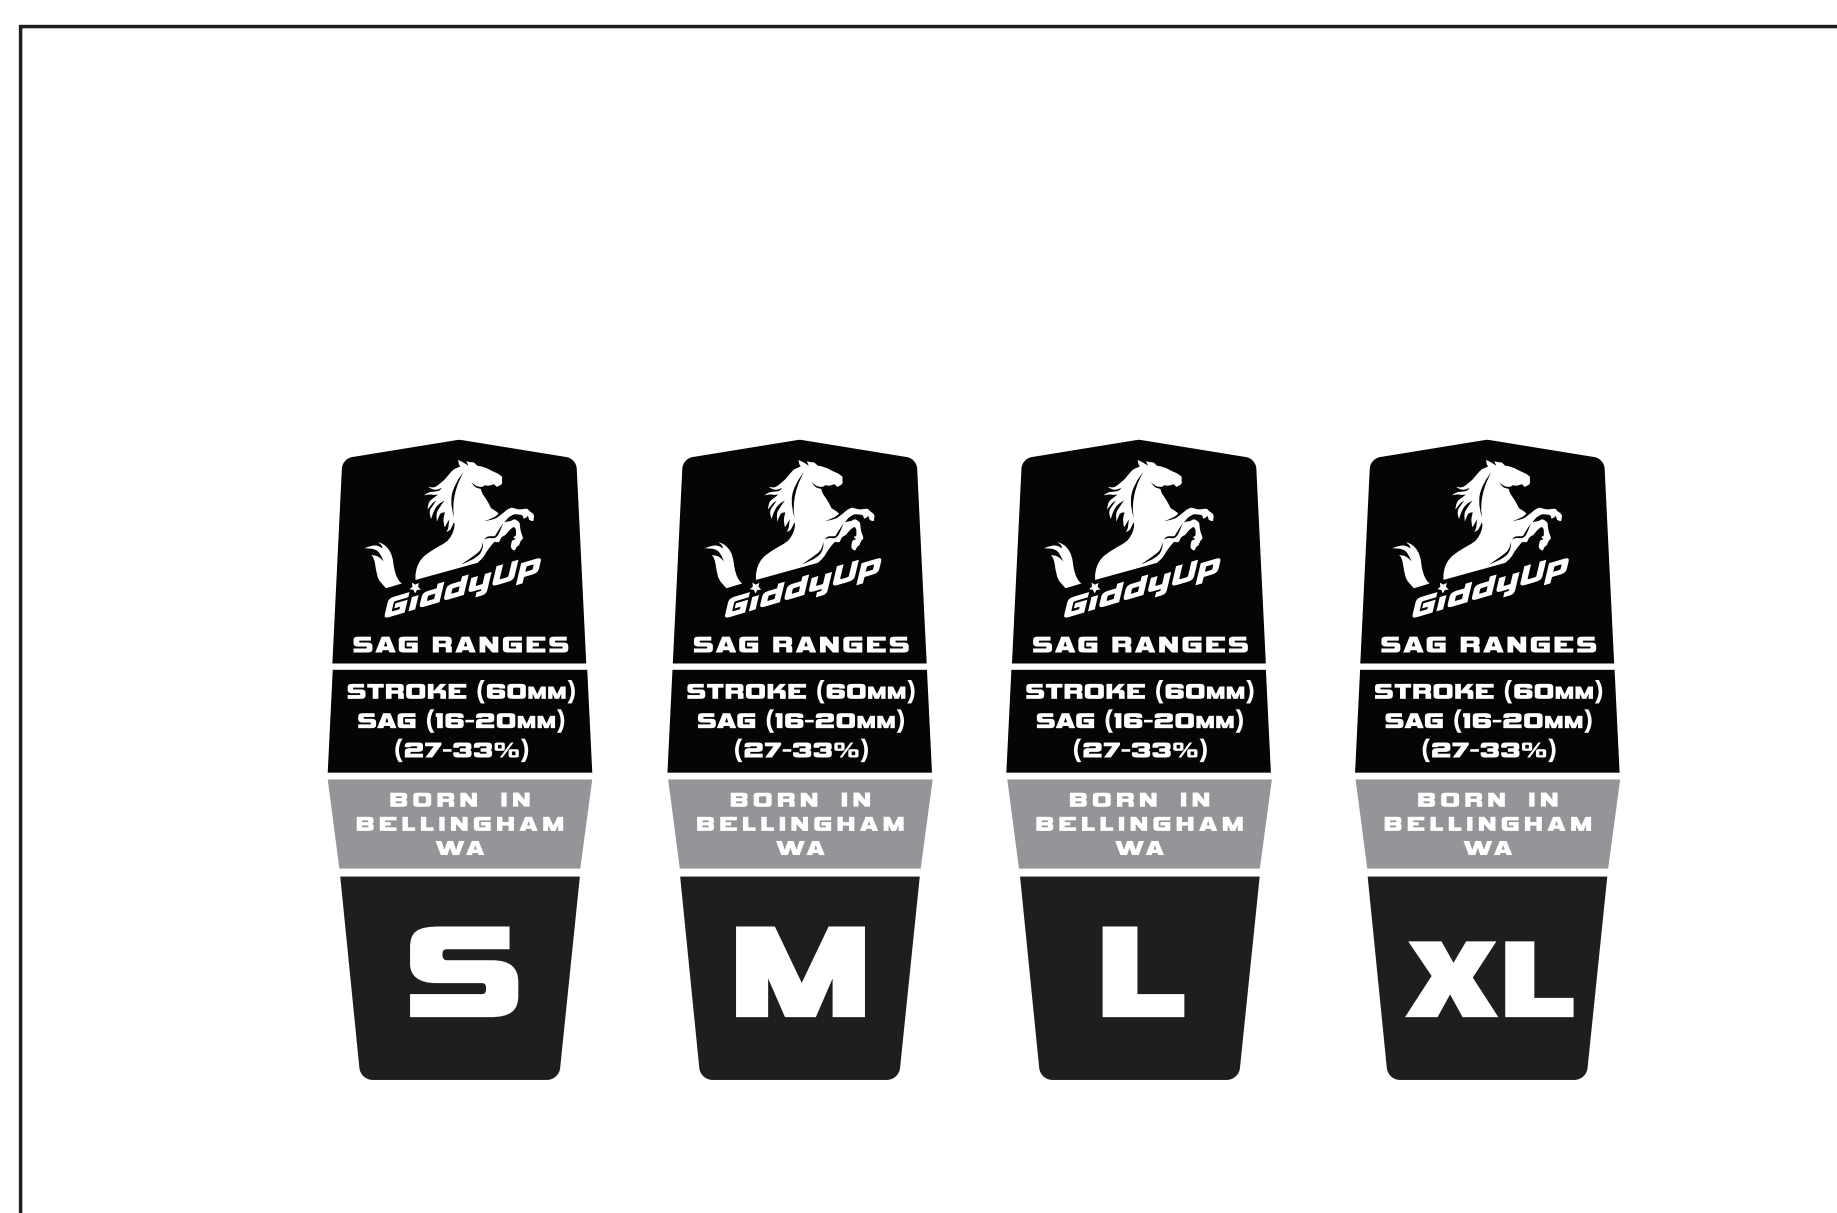

*SIZE SPECIFIC ST DECALS

BLUEBERRY - PANTONE 533 C

DECALS-PANTONE METALLIC 8001 C

RAW ALLOY

DECALS-PANTONE ORANGE 021 C