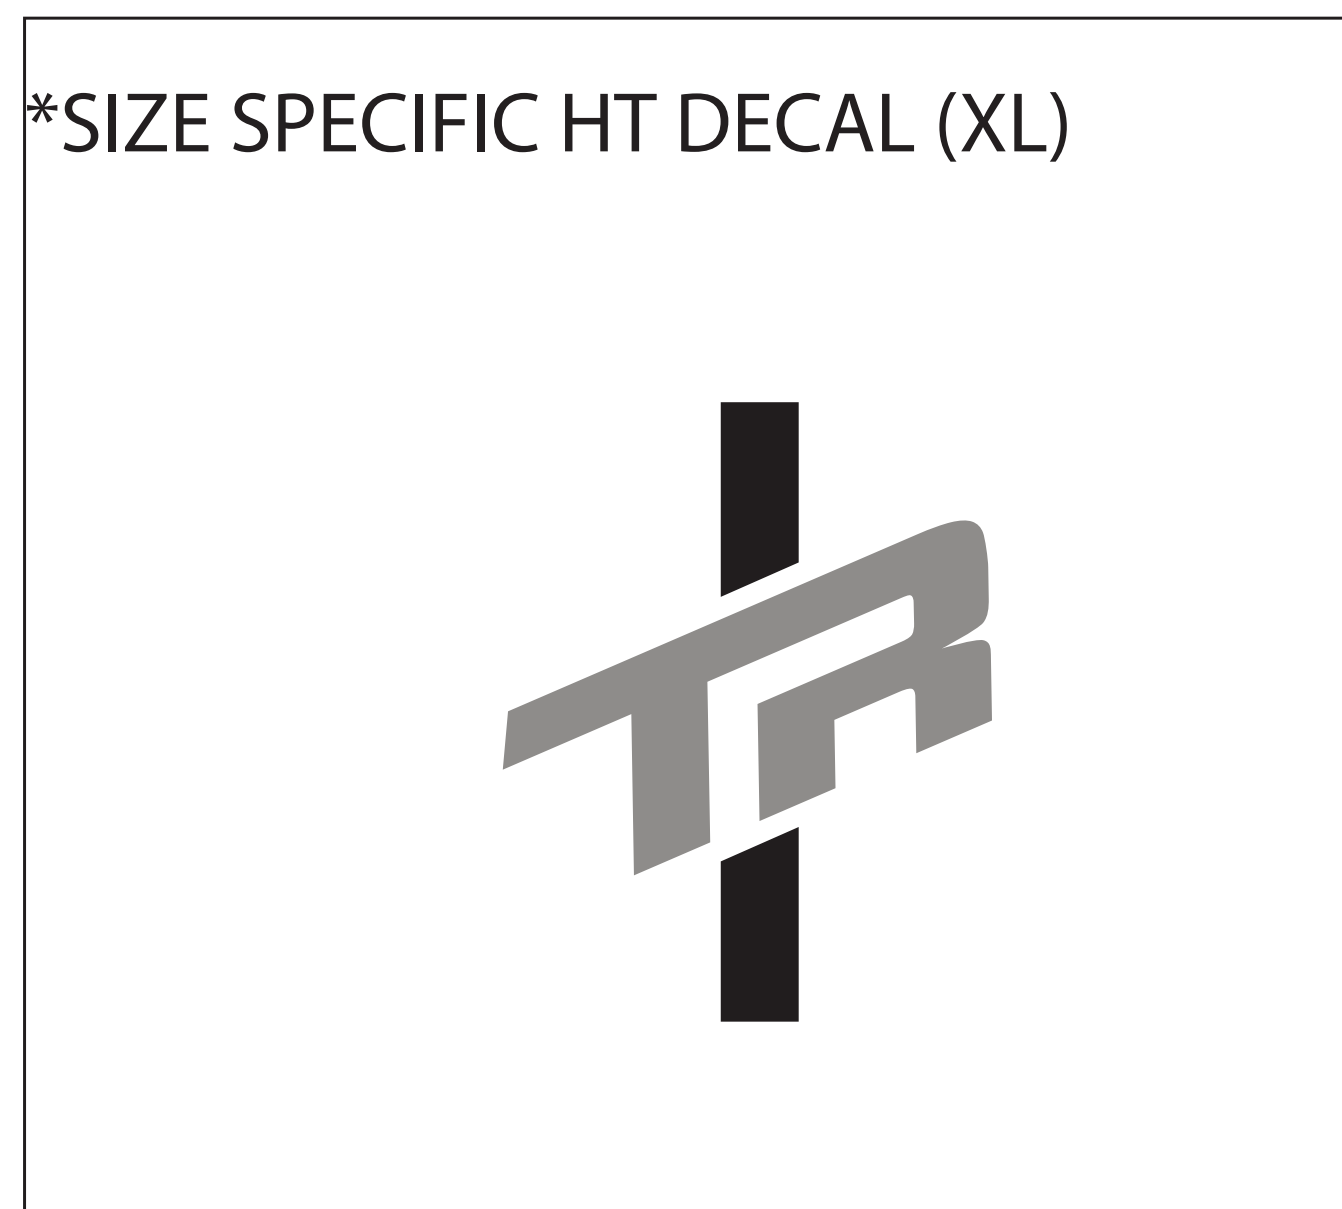

MODEL YEAR 2022

BIKE: PATROL ALLOY

COLORS: BLUEBERRY / RAW

TRANSITION TRANSITION

DOWN TUBE DECAL

USAGE DISCLAIMER!!!!!!

SCALE 1:1 (100%)

DRIVE SIDE

NON-DRIVE SIDE