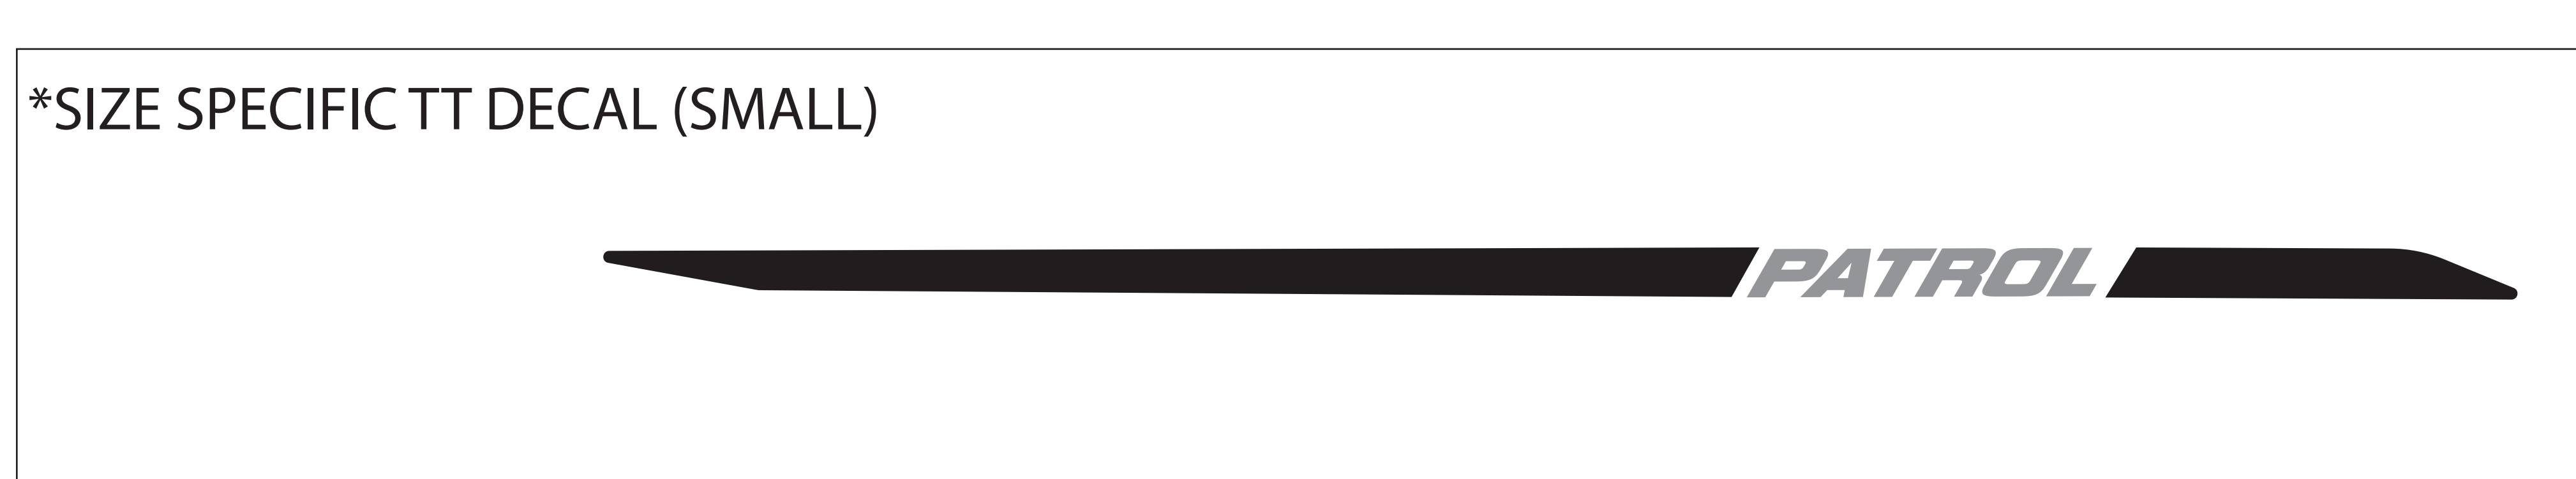

MODEL YEAR 2022

BIKE: PATROL ALLOY

COLORS: BLUEBERRY / RAW

TRANSITION TRANSITION

DOWN TUBE DECAL

USAGE DISCLAIMER!!!!!!

SCALE 1:1 (100%)

DRIVE SIDE

NON-DRIVE SIDE